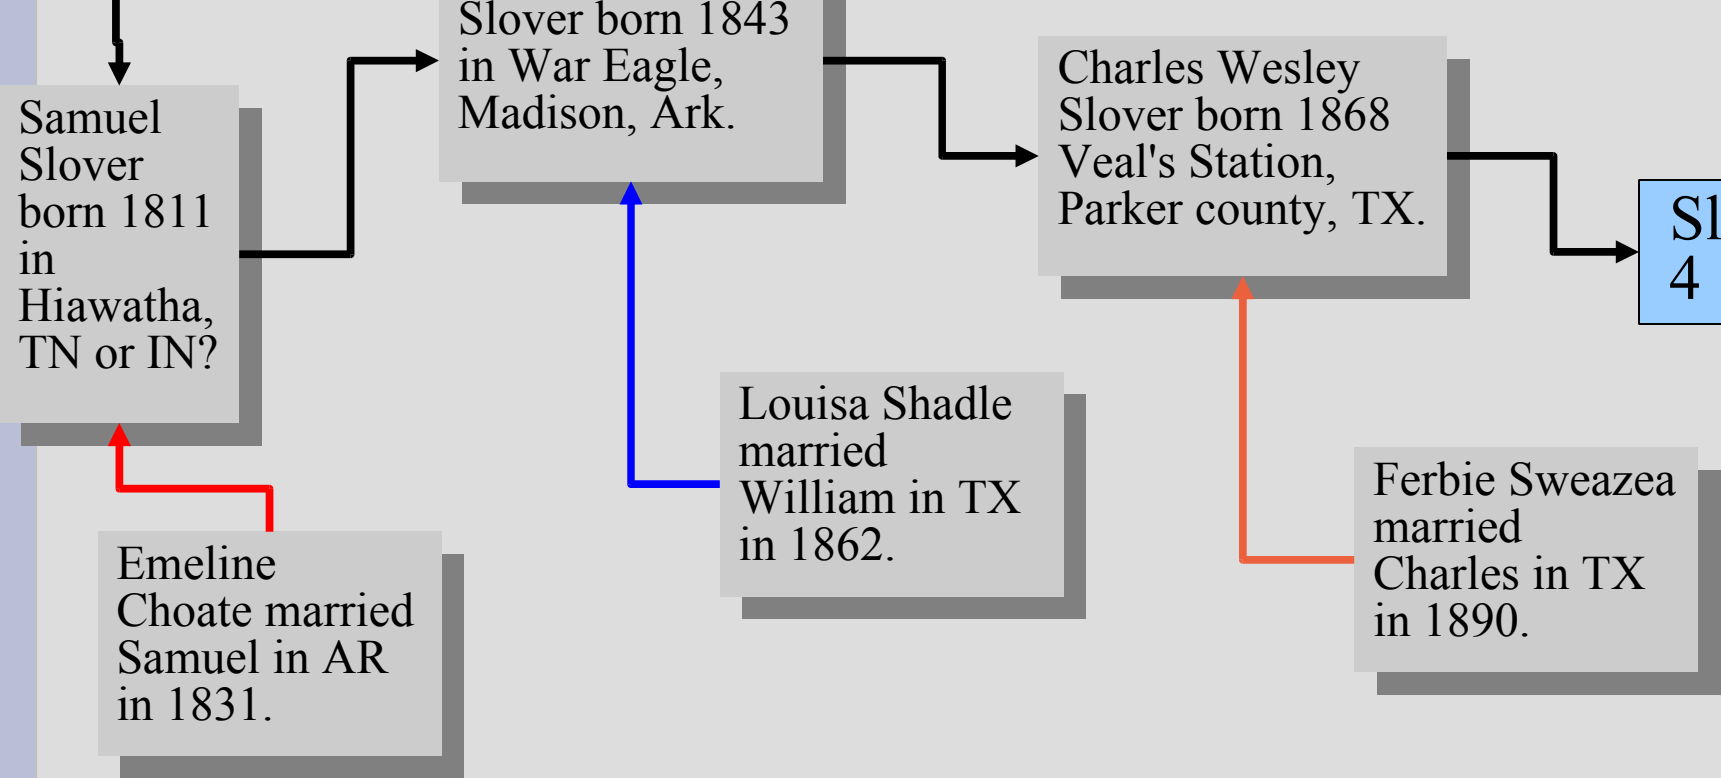

From the early 1600's to
the early 1900's

*The migration of Marthie
Agnes Slover's Slover line
ancestors inside the
North American Continent*

Descriptions of the following pages

- Slide 1 shows the earliest entry into the Colonies. This was just before and after the Duke of York (from England) sailed in and captures New Amsterdam.
 - New Netherlands was then renamed New York and the city of New Amsterdam was renamed New York.
- Slides 2 through 4 show the migration of the Slover line making their way west until landing and staying in Texas.
- Slide 5 has a map overview of the migration path.

Slide 1

1600 1625 1650 1675 1700

Schermerhorn line in NY no later than 1652 Schermerhorn line marries Abraham Selover about 1725 in NJ.

Jannekan VAN WILKENHOF born 1657 in NY and marries Isaac.

Isaac Selover marries 1695 in NY.

Damen line in NY no later than 1676. Damen line marries into Schermerhorn line in NY in 1700.

Slide 2

Slide 2

1700 1725 1750 1775 1800

Abraham Selover born about 1700 in NY, NY, NY.

Captured by Indians at age 8 and held as a slave until age 20. Served in the American Revolution.

Fergie Sweazea married Charles in TX in 1890.

Slide
4

1900 1925 1950 1975 2000

Marthie Agnes
Slover born in
Castro County
Texas in 1905.

Slide
3

Slide
5

The Slover Line Migration

◆ The dotted lines show the unconfirmed birth location for Samuel Slover born in 1811.