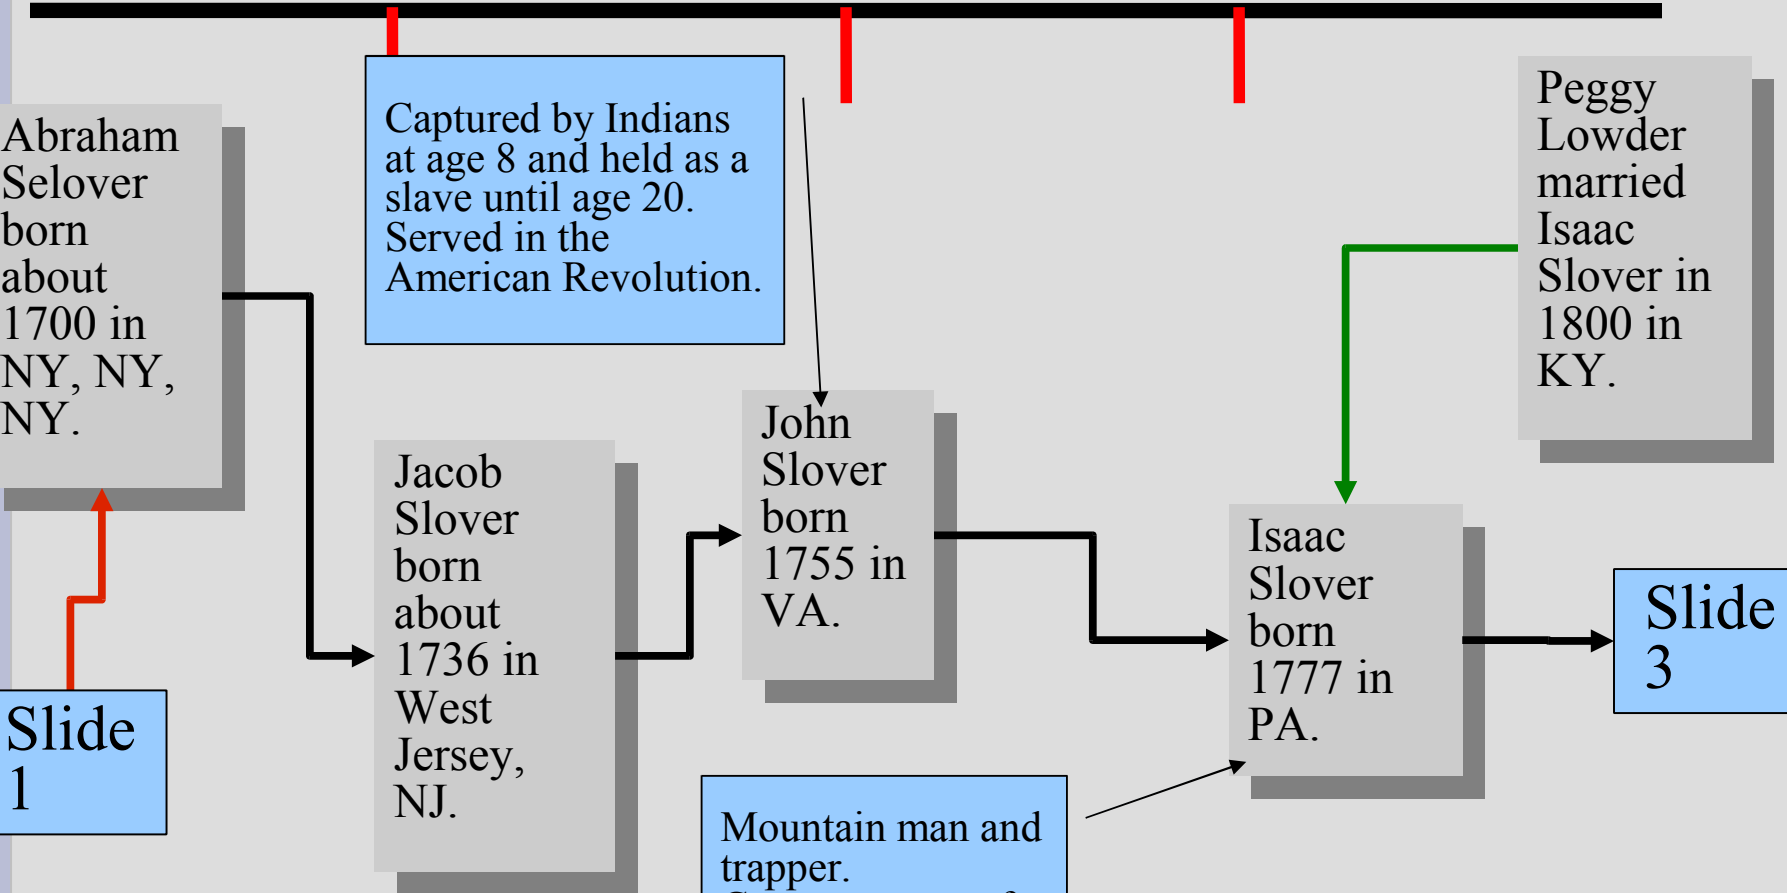

From the early 1600's to
the early 1900's

*The migration of Marthie
Agnes Slover's Slover line
ancestors inside the
North American Continent*

Descriptions of the following pages

- Slide 1 shows the earliest entry into the Colonies. This was just before and after the Duke of York (from England) sailed in and captures New Amsterdam.
 - New Netherlands was then renamed New York and the city of New Amsterdam was renamed New York.
- Slides 2 through 4 show the migration of the Slover line making their way west until landing and staying in Texas.
- Slide 5 has a map overview of the migration path.

Slide 1

1600 1625 1650 1675 1700

Schermerhorn line in NY no later than 1652 Schermerhorn line marries Abraham Selover about 1725 in NJ.

Jannekan VAN WILKENHOF born 1657 in NY and marries Isaac.

Isaac Selover marries 1695 in NY.

Damen line in NY no later than 1676. Damen line marries into Schermerhorn line in NY in 1700.

Slide 2

Slide 2

1700 1725 1750 1775 1800

Abraham Selover born about 1700 in NY, NY, NY.

Captured by Indians at age 8 and held as a slave until age 20. Served in the American Revolution.

Peggy Lowder married Isaac Slover in 1800 in KY.

Jacob Slover born about 1736 in West Jersey, NJ.

John Slover born 1755 in VA.

Isaac Slover born 1777 in PA.

Slide 3

Slide 1

Mountain man and trapper. Contemporary of Kit Carson.