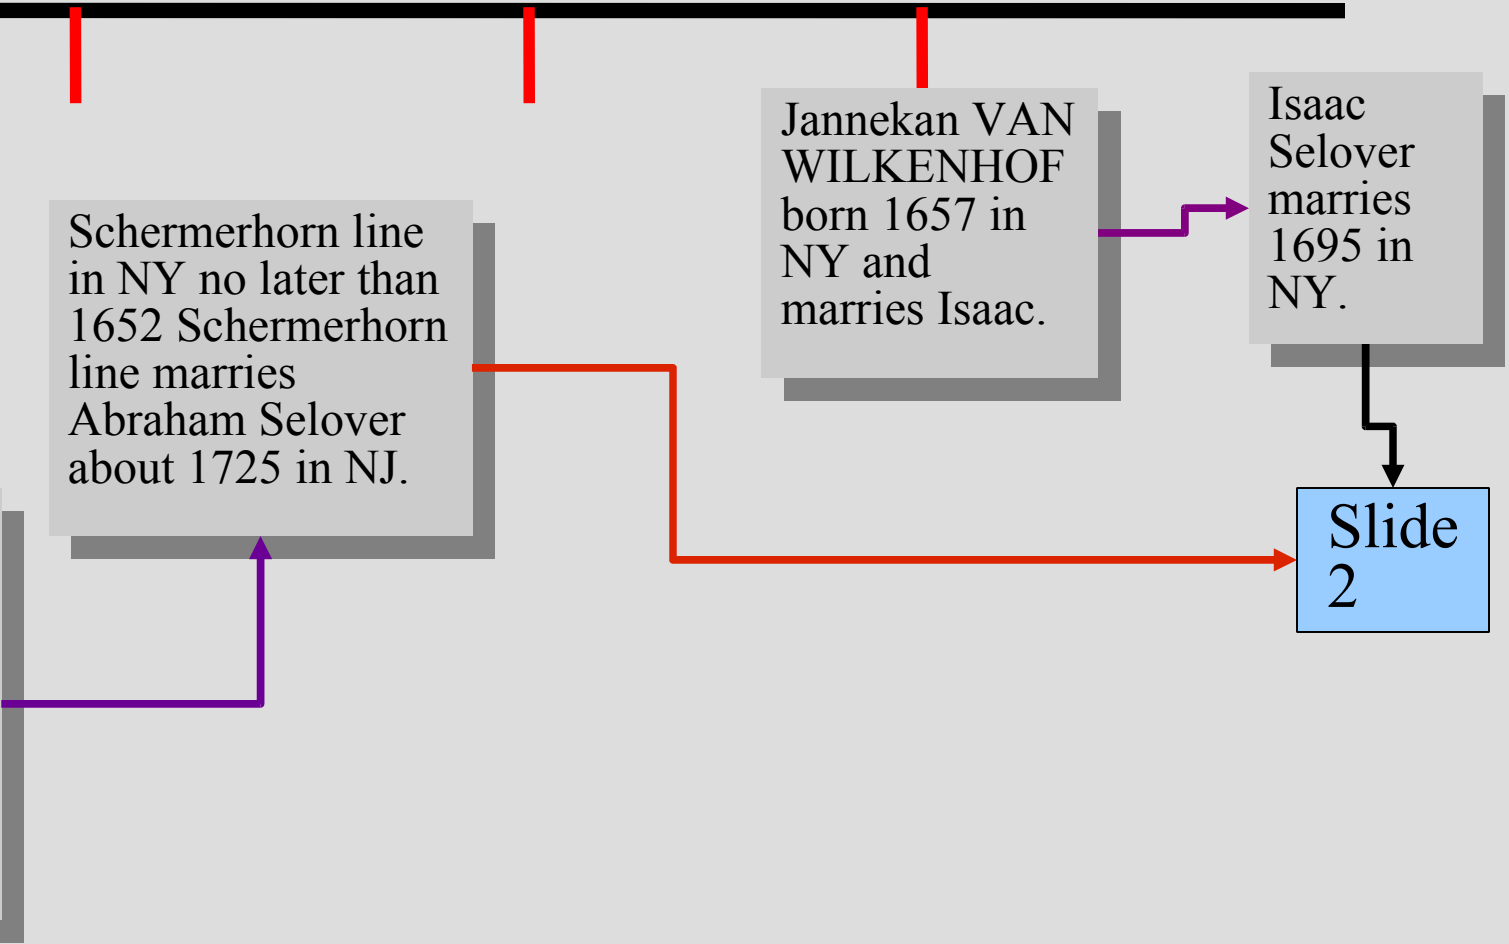

From the early 1600's to
the early 1900's

*The migration of Marthie
Agnes Slover's Slover line
ancestors inside the
North American Continent*

Descriptions of the following pages

- Slide 1 shows the earliest entry into the Colonies. This was just before and after the Duke of York (from England) sailed in and captures New Amsterdam.
 - New Netherlands was then renamed New York and the city of New Amsterdam was renamed New York.
- Slides 2 through 4 show the migration of the Slover line making their way west until landing and staying in Texas.
- Slide 5 has a map overview of the migration path.

Slide 1

1600 1625 1650 1675 1700

Schermerhorn line in NY no later than 1652 Schermerhorn line marries Abraham Selover about 1725 in NJ.

Jannekan VAN WILKENHOF born 1657 in NY and marries Isaac.

Isaac Selover marries 1695 in NY.

Damen line in NY no later than 1676. Damen line marries into Schermerhorn line in NY in 1700.

Slide 2

Slide 2

1700 1725 1750 1775 1800

Abraham Selover born about 1700 in NY, NY, NY.

Captured by Indians at age 8 and held as a slave until age 20. Served in the American Revolution.

Peggy Lowder married Isaac Slover in 1800 in KY.

Jacob Slover born about 1736 in West Jersey, NJ.

John Slover born 1755 in VA.

Isaac Slover born 1777 in PA.

Slide 3

Slide 1

Mountain man and trapper. Contemporary of Kit Carson.