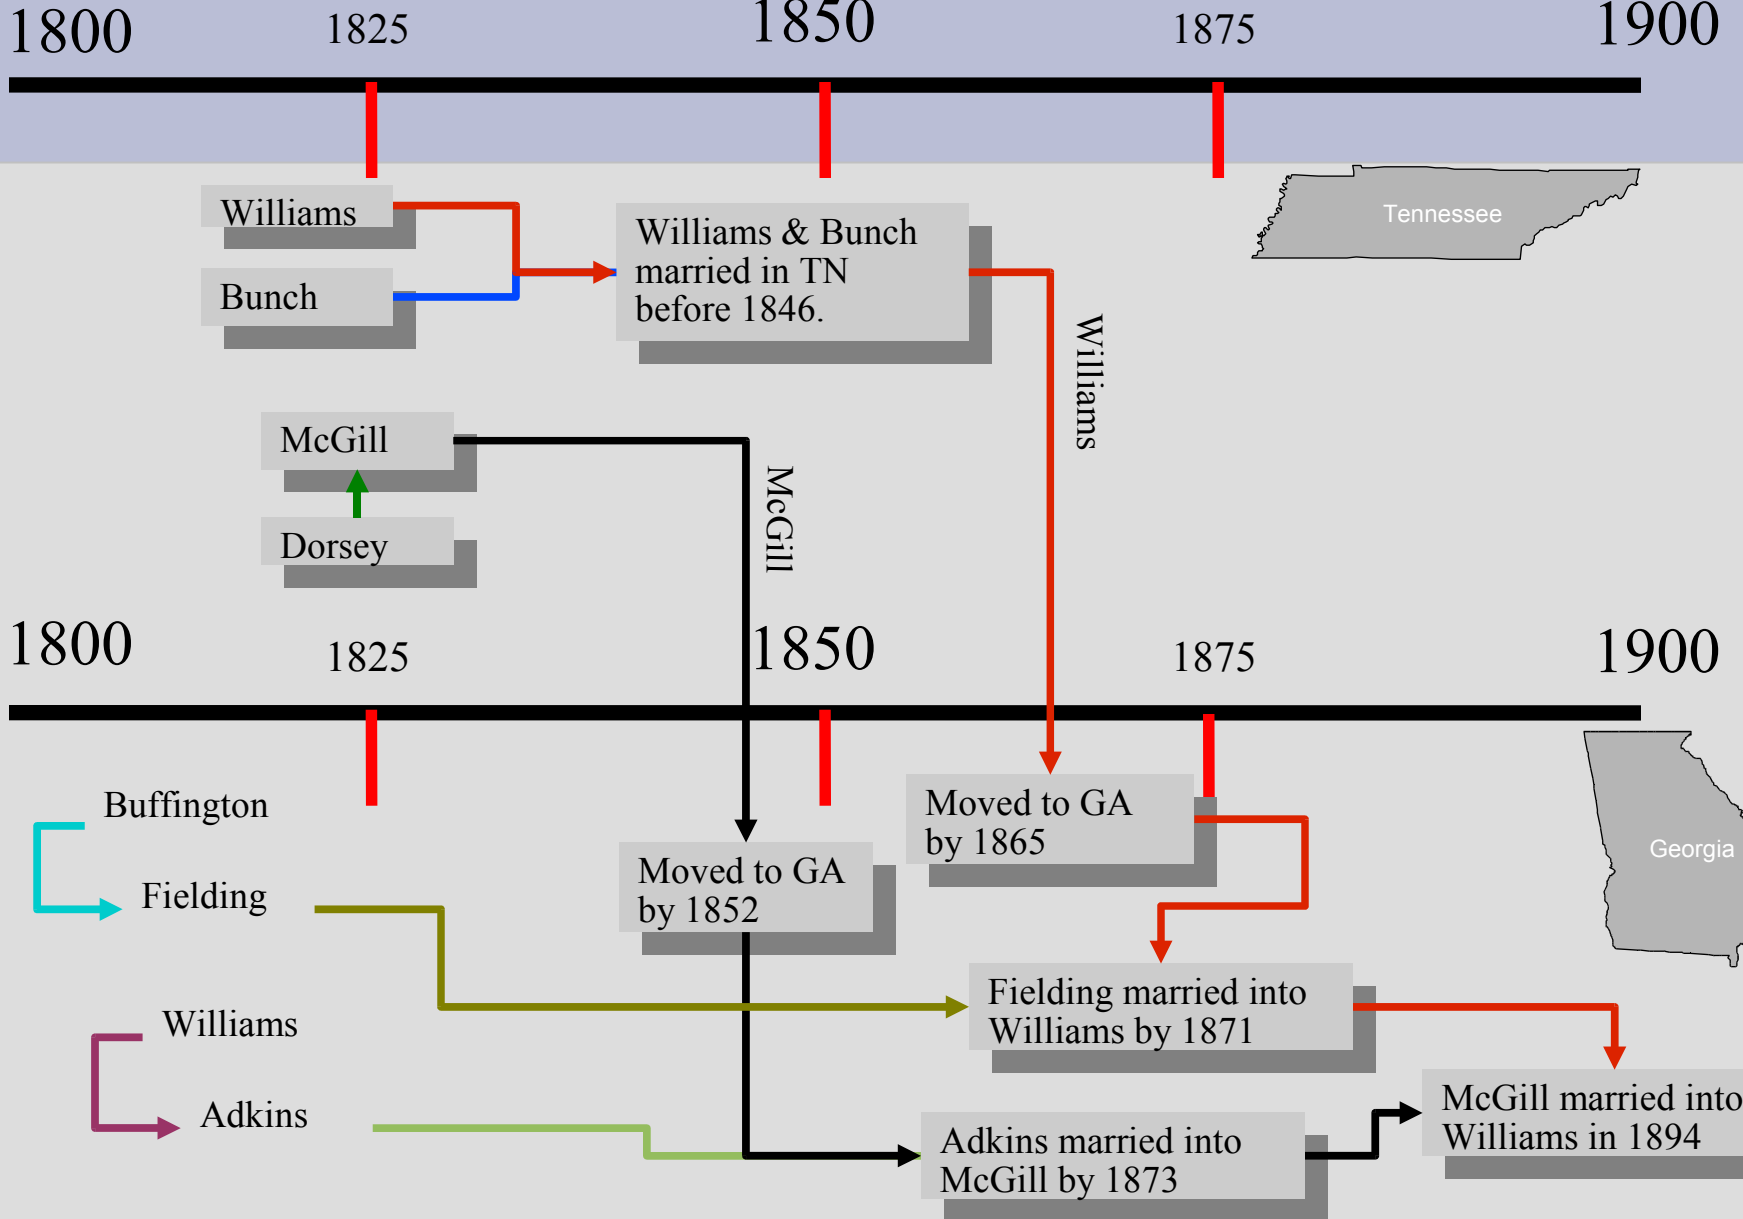

From the early 1800's to
the early 1900's

*The migration of Chester
Williams' ancestors inside the
North American Continent*

Descriptions of the following pages

- Slide 1 shows the intersections of lines in Tennessee and Georgia
- Slide 2 shows the migration from Georgia to Texas

1850

1875

1900

Buffington

Fielding

Williams

Adkins

Moved to GA
by 1852

Moved to GA
by 1865

Fielding married into
Williams by 1871

Adkins married into
McGill by 1873

McGill married into
Williams in 1894

Georgia

Slide
2

Williams line 1900 to 1950

1900

1925

1950

J. H. Williams was killed in 1900.

In 1903 Victoria McGill Williams married William Collins in GA.

Collins/Williams moved to Texas around 1905

Chester Williams left home at age 16 and followed the oil booms.