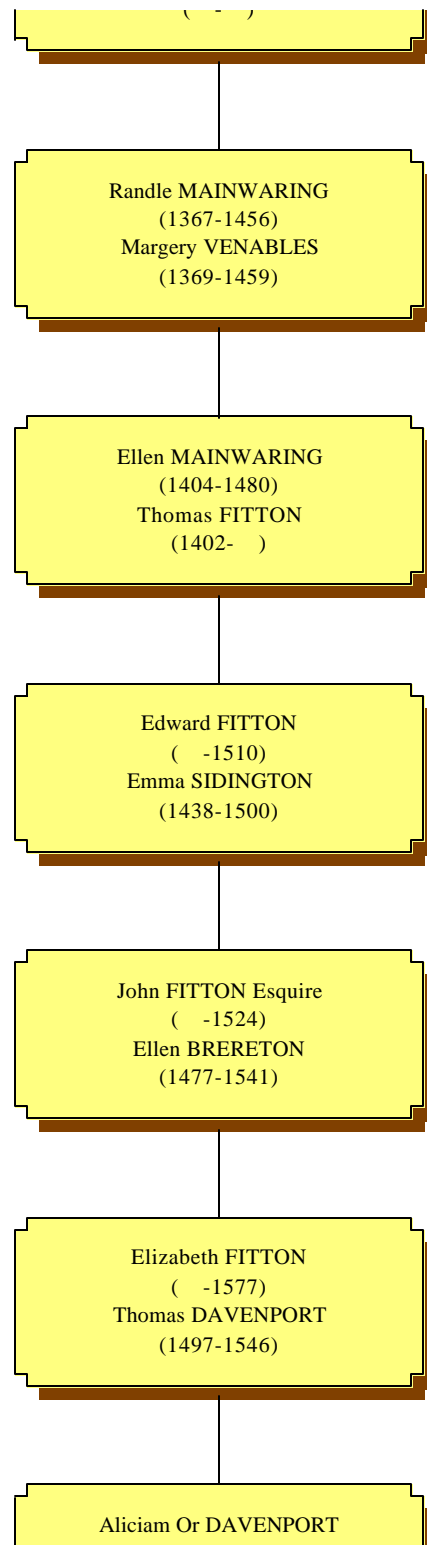

# Theodore Roosevelt & Sammy Williams

tenth cousins

eleventh cousins

twelfth cousins

thirteenth cousins

fourteenth cousins

fifteenth cousins

Janet OGILVIE  
(1580- )  
William FORBES  
(1580- )

fifteenth cousins

Aliciam Or DAVENPORT  
(1506-1591)  
George BEESTON  
(1501-1601)

Thomas FORBES  
(1610- )  
(Wife)  
(1614- )

sixteenth cousins

Dorothy BEESTON  
(1522- )  
Thomas GREGORY  
(1520- )

Grizel FORBES  
(1645- )  
John DOUGLAS  
(1650- )

seventeenth cousins

John GREGORY  
(1548-1637)  
Alice Or Alicia Or ALTON  
(1554-1627)

John (II) DOUGLAS  
(1675-1749)  
Agnes HORN  
(1680- )

eighteenth cousins

John GREGORY  
(1585-1689)  
Sarah SAINT JOHN  
(1614-1689)

Mary GREGORY  
(1669- )  
Joseph BOUTON  
(1665-1747)

21st cousins

22nd cousins

23rd cousins

24th cousins

once removed

twice removed

twice removed