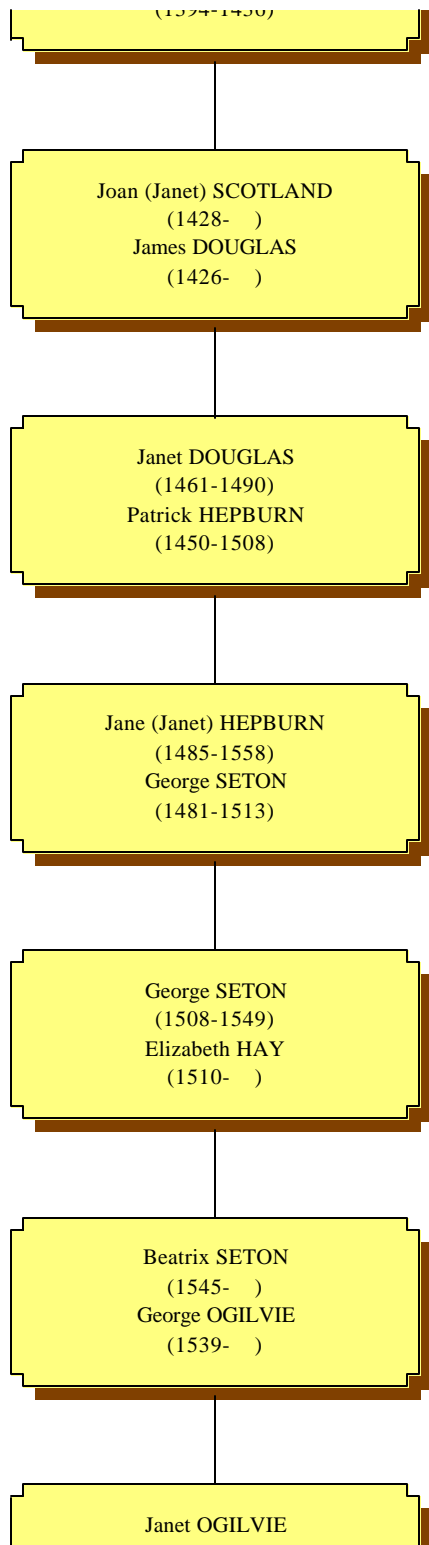

# Theodore Roosevelt & Sammy Williams

tenth cousins

eleventh cousins

twelfth cousins

thirteenth cousins

fourteenth cousins

fifteenth cousins

Janet OGILVIE  
(1580- )  
William FORBES  
(1580- )

fifteenth cousins

Aliciam Or DAVENPORT  
(1506-1591)  
George BEESTON  
(1501-1601)

Thomas FORBES  
(1610- )  
(Wife)  
(1614- )

sixteenth cousins

Dorothy BEESTON  
(1522- )  
Thomas GREGORY  
(1520- )

Grizel FORBES  
(1645- )  
John DOUGLAS  
(1650- )

seventeenth cousins

John GREGORY  
(1548-1637)  
Alice Or Alicia Or ALTON  
(1554-1627)

John (II) DOUGLAS  
(1675-1749)  
Agnes HORN  
(1680- )

eighteenth cousins

John GREGORY  
(1585-1689)  
Sarah SAINT JOHN  
(1614-1689)

Mary GREGORY  
(1669- )  
Joseph BOUTON  
(1665-1747)

21st cousins

22nd cousins

23rd cousins

24th cousins

once removed

twice removed

twice removed