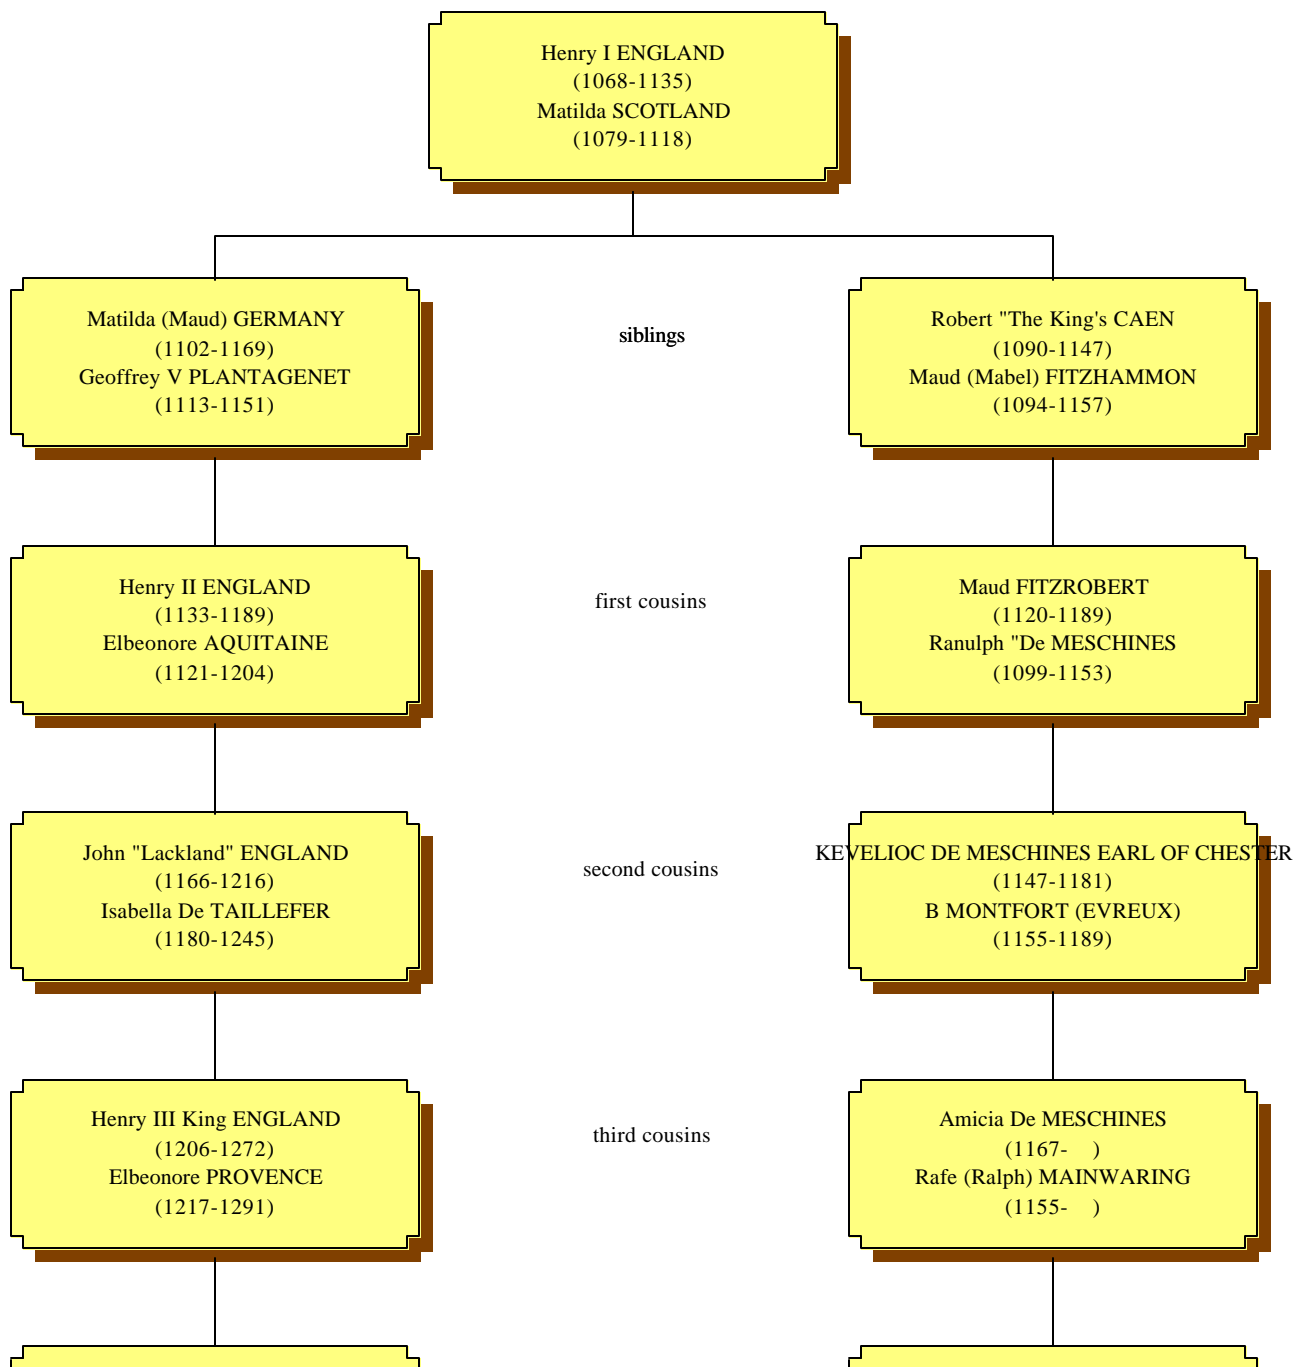

# Theodore Roosevelt & Sammy Williams

tenth cousins

eleventh cousins

twelfth cousins

thirteenth cousins

fourteenth cousins

fifteenth cousins

Janet OGILVIE  
(1580- )  
William FORBES  
(1580- )

fifteenth cousins

Aliciam Or DAVENPORT  
(1506-1591)  
George BEESTON  
(1501-1601)

Thomas FORBES  
(1610- )  
(Wife)  
(1614- )

sixteenth cousins

Dorothy BEESTON  
(1522- )  
Thomas GREGORY  
(1520- )

Grizel FORBES  
(1645- )  
John DOUGLAS  
(1650- )