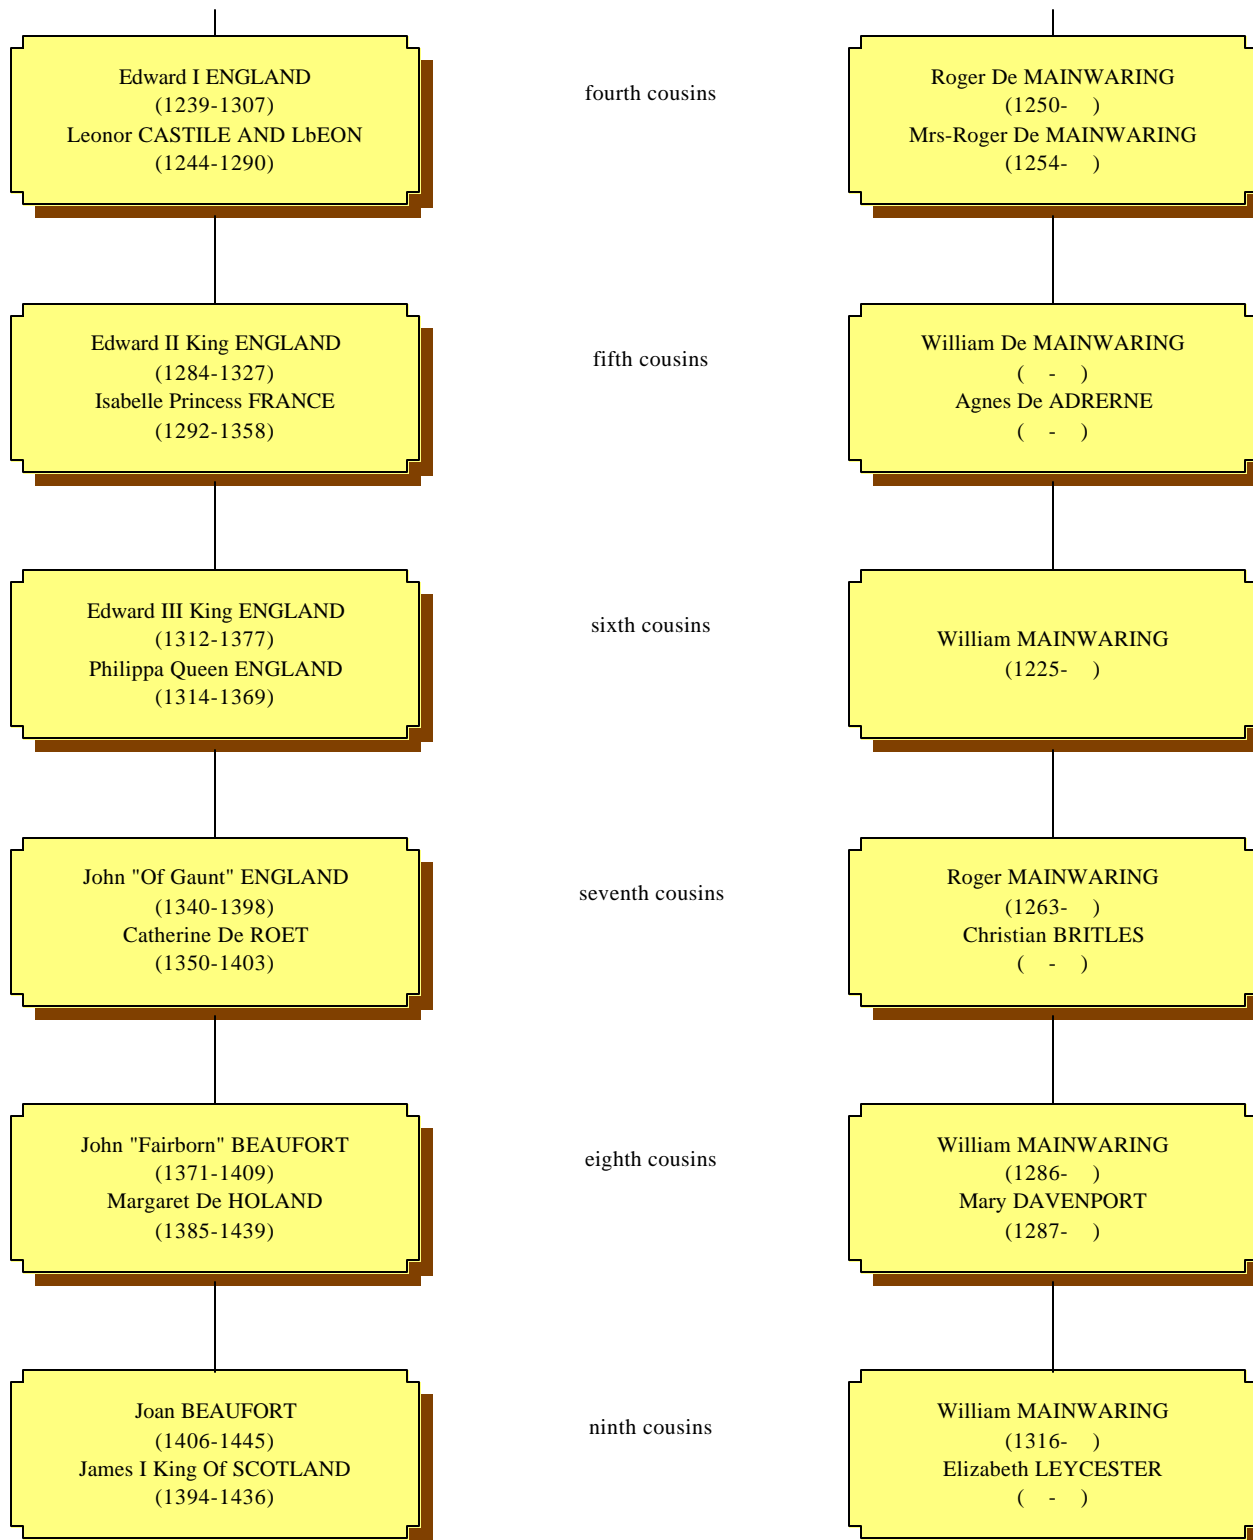

# Theodore Roosevelt & Sammy Williams

tenth cousins

eleventh cousins

twelfth cousins

thirteenth cousins

fourteenth cousins

fifteenth cousins

Janet OGILVIE  
(1580- )  
William FORBES  
(1580- )

fifteenth cousins

Aliciam Or DAVENPORT  
(1506-1591)  
George BEESTON  
(1501-1601)

Thomas FORBES  
(1610- )  
(Wife)  
(1614- )

sixteenth cousins

Dorothy BEESTON  
(1522- )  
Thomas GREGORY  
(1520- )

Grizel FORBES  
(1645- )  
John DOUGLAS  
(1650- )

seventeenth cousins

John GREGORY  
(1548-1637)  
Alice Or Alicia Or ALTON  
(1554-1627)

John (II) DOUGLAS  
(1675-1749)  
Agnes HORN  
(1680- )

eighteenth cousins

John GREGORY  
(1585-1689)  
Sarah SAINT JOHN  
(1614-1689)